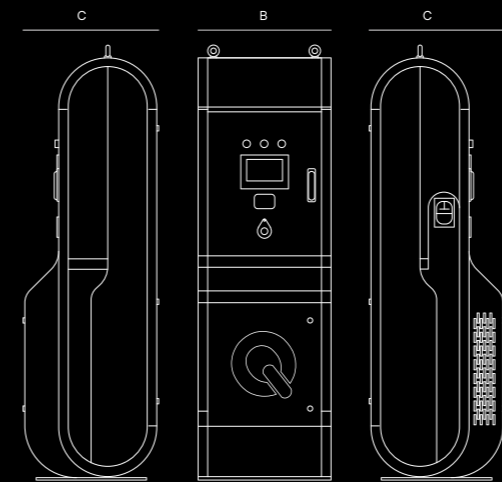

# The MegaThunder

/ To be paired with The ThunderSource

/ Pairable with The ThunderFast

/ Scalable output of 330/480/510/600/750/810/990kW

/ Certified for outdoor applications

/ Compatible with all DC plugs on the market

/ Featuring QiOn Thermal Management System QTMS

/ Extra feature: our DC MegaThundercan feature a 32" screen that will be placed on the backside of the charger. This can be used for charging information and for advertising purposes

## / Technical Information

**A: Height** 1958mm (76.3"9)

**B: Width** 600mm (23.4")

**C: Depth** 600mm (23.4")

**Net Weight:** 188Kg (415lb)

**Cable Length:** 4.1m (13.5ft)

## Technical Features:

**Cable Length:** 4.1m / 13.45ft

**Working Temperature:**  $-34^{\circ}C+57^{\circ}C$  /  $-29.2$  /  $134.6^{\circ}F$

**Storage Temperature:**  $-40^{\circ}C+85^{\circ}C$  /  $-40$  /  $185^{\circ}F$