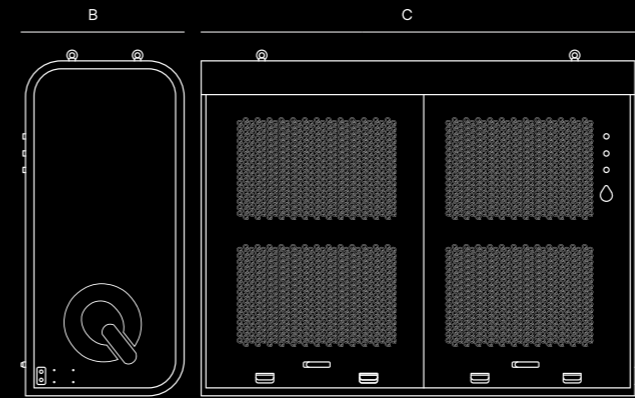

The ThunderSource

/ Intelligent design enabling to require little to no on-site maintenance

/ The ThunderSource is among the most compact DC power supply on the market for Super-Fast Charging

/ Paired with QiOn's DC chargers, The ThunderSource can reach output configurations of 1MW, and above

The images shown are for illustration purposes only and may not be an exact representation of the product

/ Technical Information

A: Height 2006mm (78.2")

B: Depth 953mm (37.1")

C: Width 2670mm (104.1")

Net Weight: 785 + 860Kg (1730 + 1897lb)